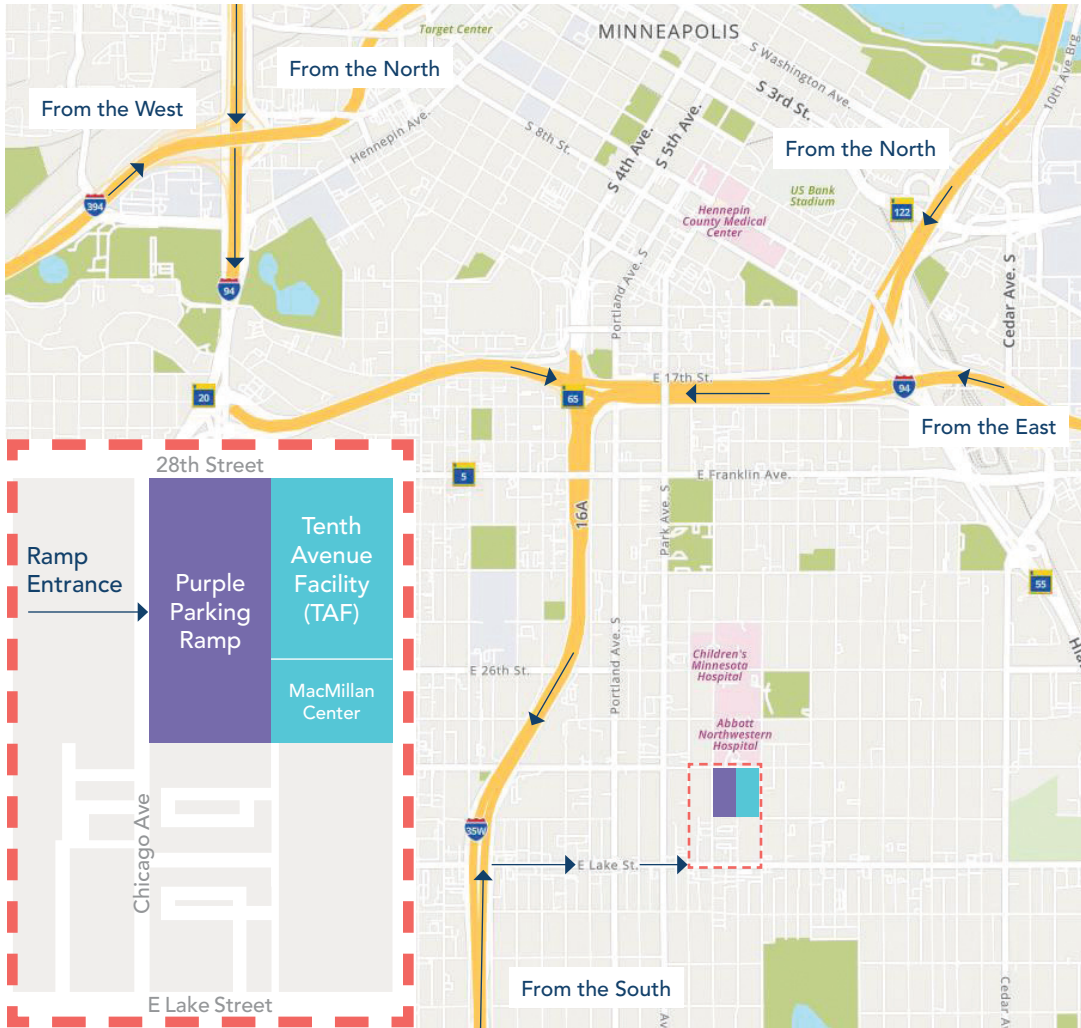

## The Whitney and Elizabeth MacMillan Community and Education Center

**2800 10th Ave S  
Minneapolis, MN 55407**

Parking in the Purple Ramp  
2837 Chicago Ave S  
Minneapolis, MN 55407

The MacMillan Center is on Level 3 (the skyway level) of the ramp

### From the North Recommended from I-94 or 35W

- Get onto I-35W South
- Exit at E Lake St (Exit 15A)
- Turn left onto E Lake St
- Turn left onto Chicago Ave
- Turn right into Parking Ramp

### From the South Recommended from 35W

- Exit at 31st St (Exit 15A) to Lake St
- Turn right onto E Lake Street
- Turn left onto Chicago Ave
- Turn right into Parking Ramp

### From the West Recommended from I-394

- Get onto I-35W South
- Exit at E Lake St (Exit 15A)
- Turn left onto E Lake St
- Turn left onto Chicago Ave
- Turn right into Parking Ramp